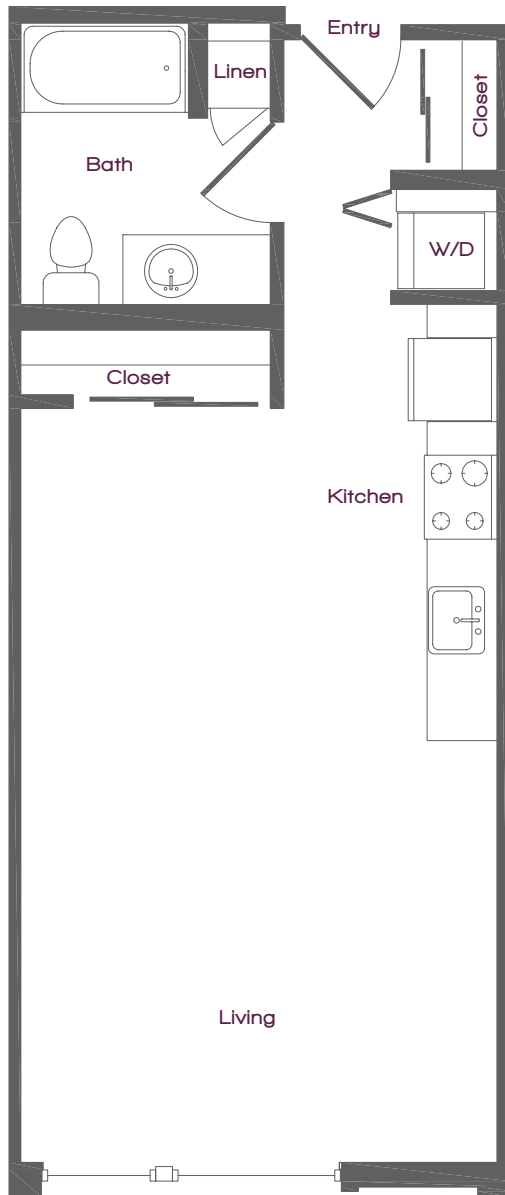

CITIZEN

O F T H E P I K E P I N E

studio

Home: _____

Rent: _____

Deposit: _____

Notes:

CitizenApartments.com

Leasing: (206) 621-8888

*All dimensions and sizes are approximate.